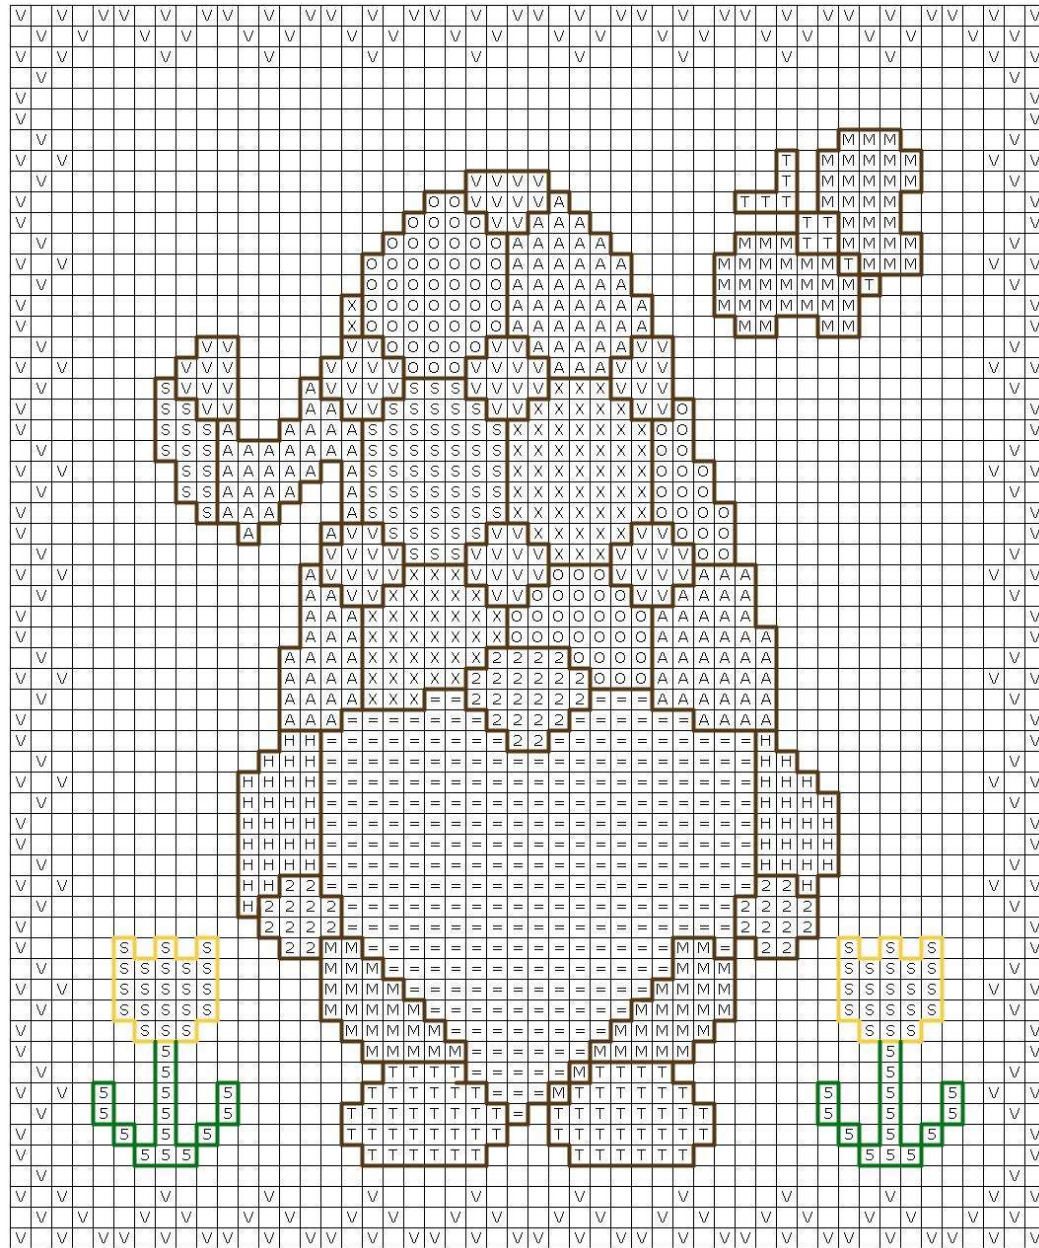

April Gnome

by: Threads on Fabric

Title: April Gnome
Author: Tanya Meehan
Copyright: Threads on Fabric 2026
Grid Size: 50W x 60H
Design Area: 3.57" x 4.29" (50 x 60 stitches)

Legend: Stitches

| | | |
|----|----------|----------------------|
| = | DMC | white |
| S | DMC 726 | topaz -lt |
| X | DMC 597 | turquoise |
| O | DMC 702 | kelly green |
| A | DMC 602 | cranberry - md |
| V | DMC 3834 | grape - dk |
| T | DMC 838 | beige brown - vy |
| dk | | |
| M | DMC 799 | delft blue - md |
| H | DMC 966 | baby green - md |
| 5 | DMC 701 | christmas green - lt |
| 2 | DMC 951 | tawny - lt |

Legend: BackStitch Lines

| | |
|---------|----------------------|
| DMC 838 | beige brown - vy dk |
| DMC 700 | christmas green - br |
| DMC 725 | topaz |

threadsonfabric@gmail.com
www.threadsonfabric.blogspot.com