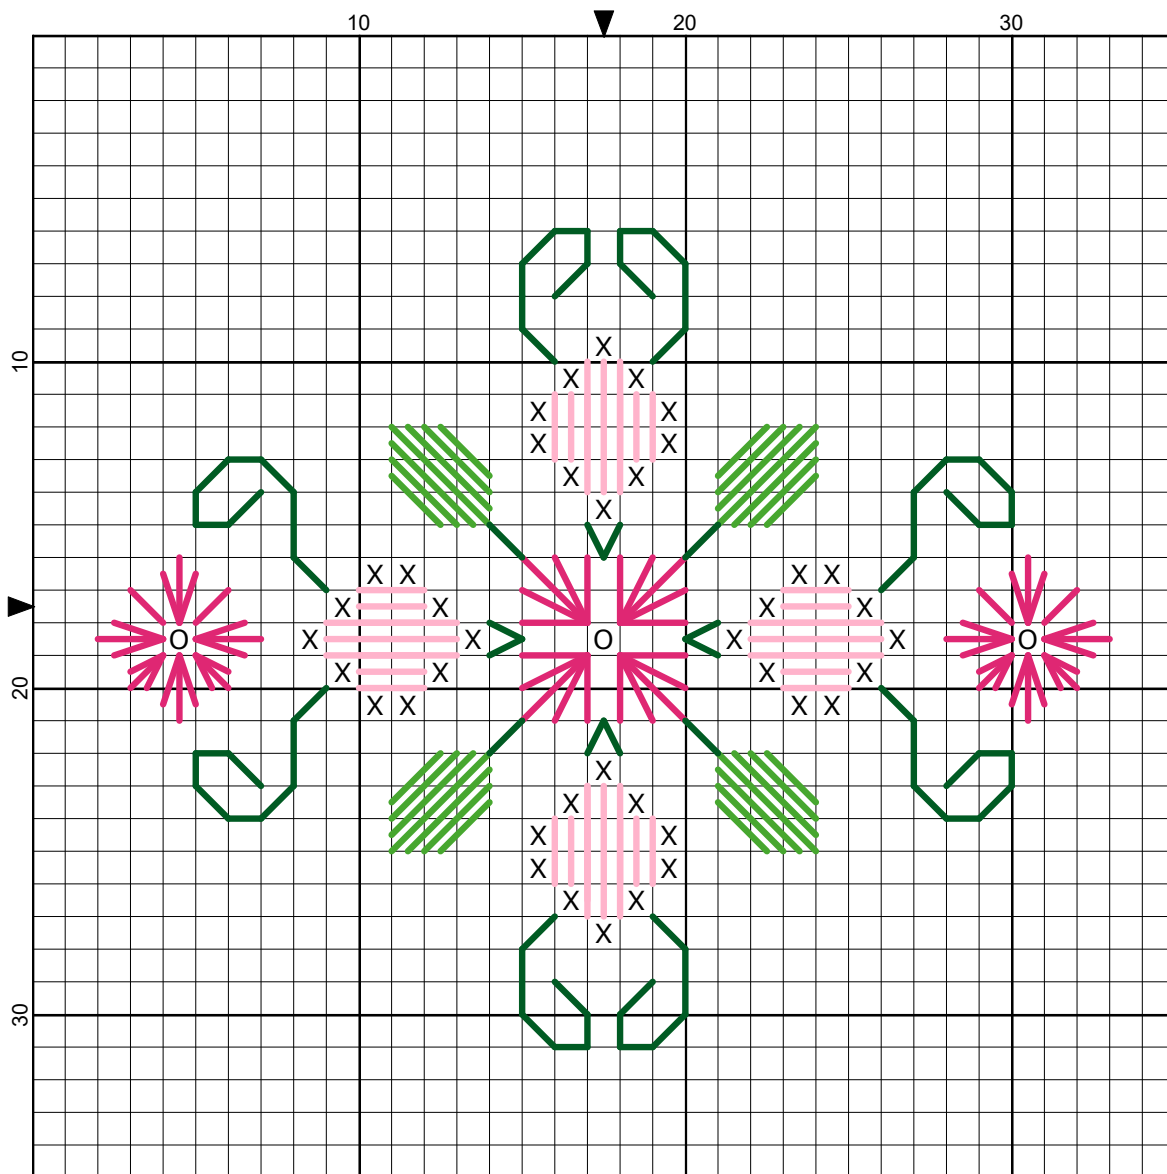

Box Fob 1 by Tanya Meehan

- Legend:
- X DMC-603
 - O DMC-307
- Backstitches:
- DMC-601
 - DMC-702
 - DMC-605
 - DMC-699

Threads on Fabric 2026

Box Fob 1

Author: Tanya Meehan
Company: Threads On Fabric
Copyright: Threads on Fabric 2026
Website: www.threadsonfabric.com
Grid Size: 35W x 35H
Design Area: 2.21" x 1.79" (31 x 25 stitches)

Legend:

  [2] DMC 603 cranberry  [2] DMC 307 lemon

Backstitch Lines:

 DMC-601 cranberry - dk  DMC-605 cranberry - vy lt
 DMC-702 kelly green  DMC-699 christmas green