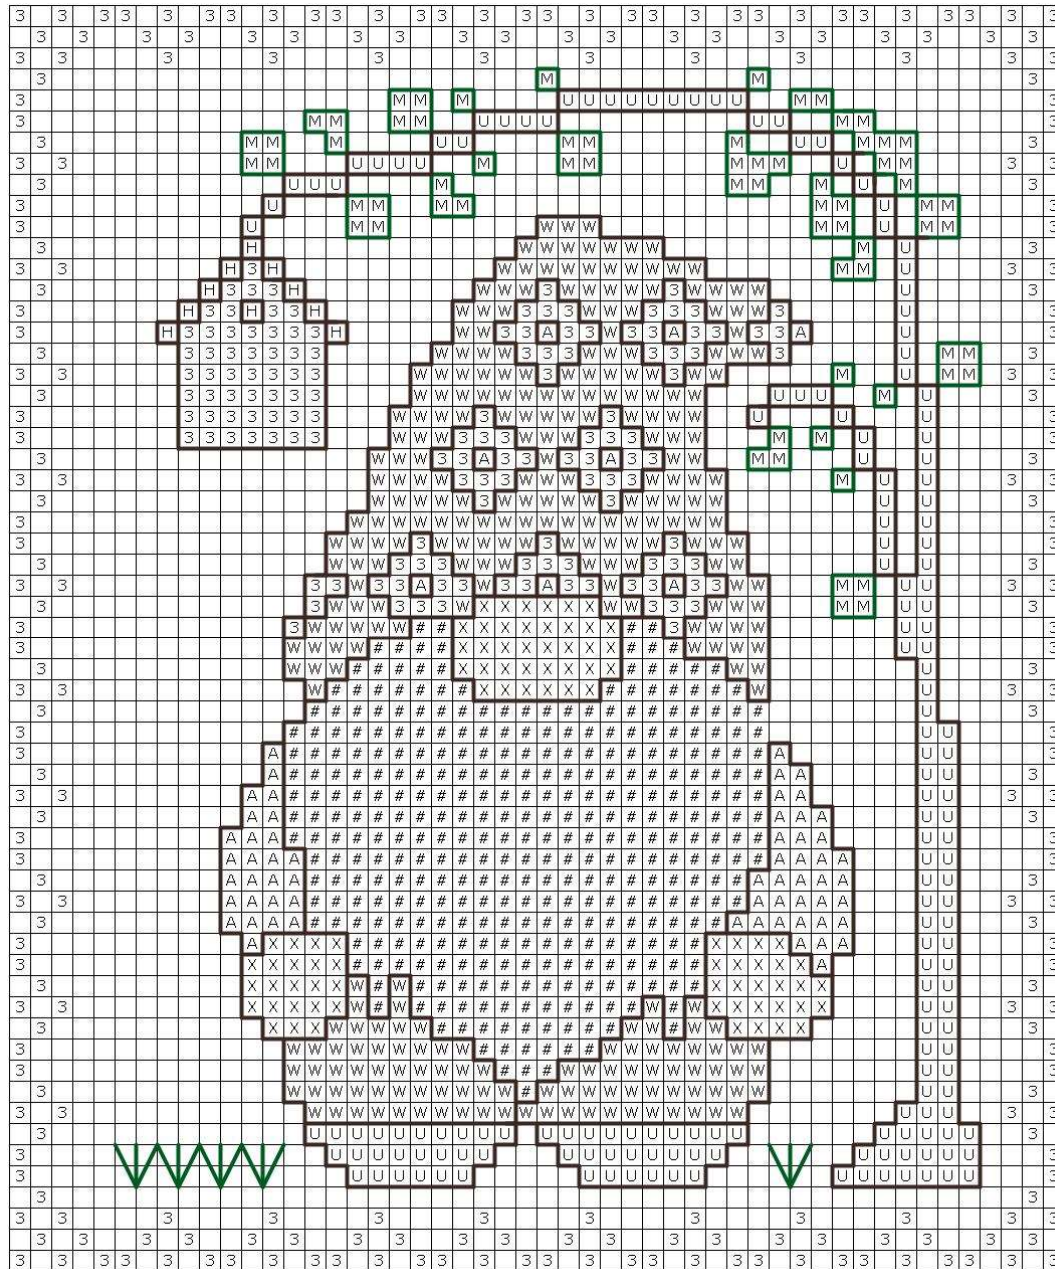

May Gnome

by: Threads on Fabric

Title: May Gnome
Author: Tanya Meehan
Copyright: Threads on Fabric 2026
Grid Size: 50W x 60H
Design Area: 3.57" x 4.29" (50 x 60 stitches)

Legend: Stitches
 # White
 H DMC 310
 W DMC 580
 M DMC 702
 A DMC 725
 U DMC 840
 X DMC 951
 3 DMC 3843

Legend: BackStitch Lines
 DMC 699 leaves and grass
 DMC 3371

threadsonfabric@gmail.com
www.threadsonfabric.blogspot.com

Copyright 2026 Tanya Meehan